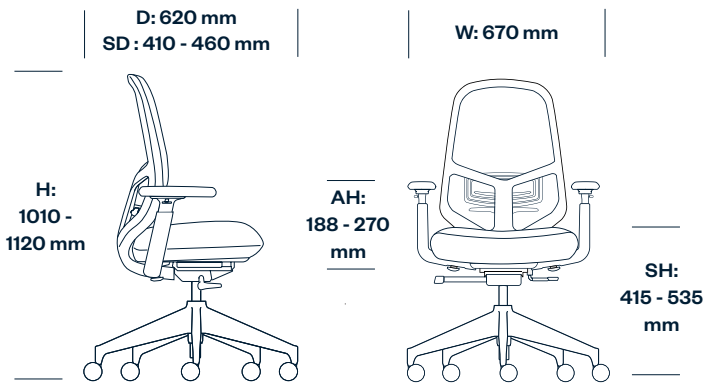

Aloha Pro Mesh Back *EMEA Market*

Materials:

Base: Plastic 5-star base, Black or Fog

Back Frame/Arms: Black or Fog

Arm caps: Black or Fog

Upholstery Back: EMEA Mesh collections

Upholstery Seat: EMEA Fabric collections

EMEA Colour Collection: www.haworth.com/eu/en/resources/finishes

Castors: Black or Fog

Glides: Plastic or Felt, Black or Fog