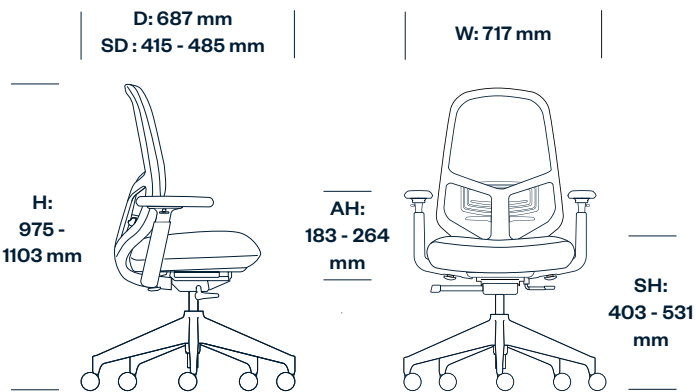

Aloha Pro Mesh Back *Asia Pacific Market*

Materials:

Base: Plastic 5-star base, Black or Fog

Back Frame/Arms: Black or Fog

Arm caps: Black or Fog

Upholstery Back: AP Mesh collections

Upholstery Seat: AP Fabric collections

AP Colour Collection: <https://www.haworth.com/ap/en/resources/finishes>

Castors: Black or Fog