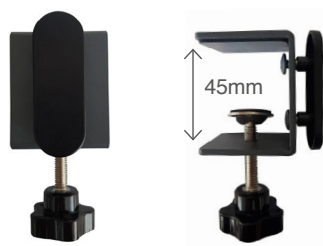

## Clamps

For desk screens only

DSCLAMP-W White  
DSCLAMP-B Black

- 2x with desk screen 1200mm & 1500mm
- 3x with desk screen 1800mm
- Removable from desk
- Sold as a pair

DSMCLAMP-W White  
DSMCLAMP-B Black

- Fixed to desk
- Sold as a pair

## Clamp U

For desk screen modesty panels and pods

DSCLAMPU-G Grey (45mm)  
DSCLAMPU-B Black (45mm)  
DSCLAMPU-B90 Black (90mm)  
DSCLAMPU-W90 White (90mm)

- 2x with modesty panel 1200mm & 1500mm
- 3x with modesty panel 1800mm
- 4x with desk pod in all lengths
- Use DSCLAMPU-45 for standard desk tops
- Use DSCLAMPU-90 for deeper desk tops
- Removable from desk
- Sold as a pair