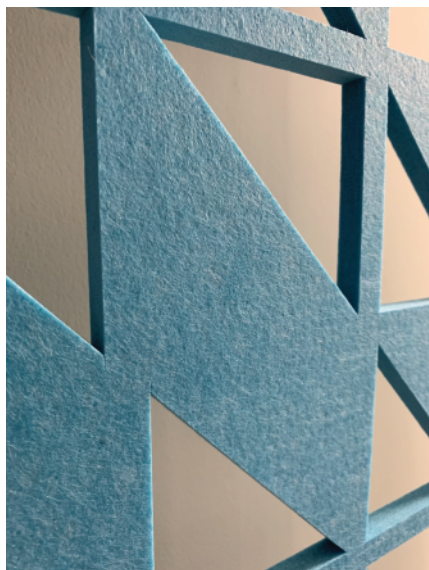

**boyd**visuals  
acoustics

A photograph of a room featuring teal-colored hanging acoustic panels. The panels are arranged in a grid pattern and have a series of vertical slits. A white plastic chair is positioned in the foreground on a light-colored wooden floor. The background is a plain white wall. The image is partially overlaid by a large green geometric shape in the bottom right corner.

# HANGING CARVED PANELS

Hanging Carved Panels are acoustic partitions designed for open plan areas where privacy or noise reduction is needed.

Designed with a range of patterns Carved Panels are lightweight, easy to install and move around if your space needs to evolve.