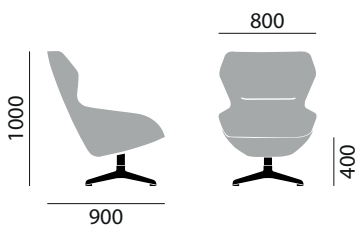

High-back chair 9241