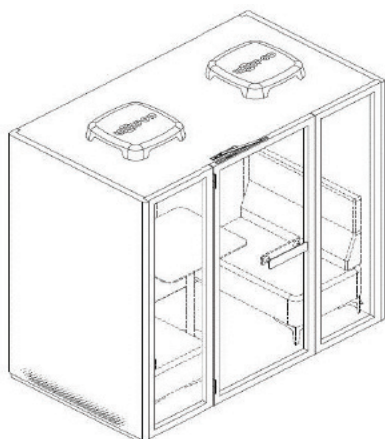

D POD 3.0 DUAL PERSON POD

Make meetings easy with Europlan Refresh Pods. Our clever, minimal footprint office pods offer privacy and comfort for video calls, one on one or team meetings. Our pods provide quiet spaces and assist with acoustic management throughout a workspace.

Product Specifications

Material	1.2mm ELECTRO GALVANISE
DIMENSION :	
External	2200mm(W) x 1250mm(D) x 2280mm(H)
Internal	2050mm(W) x 1050mm(D) x 2030mm(H)
External Finishing	EPOXY POWDER COATING
Internal Finishing	POLYESTER FIBER ACOUSTIC FELT
Floor Finishing	FIBER NYLON CARPET (BLACK)
Glass Door	ALUMINIUM FRAME WITH TEMPERED GLASS
Door Closer	YES
Table	MELAMINE CHIPBOARD WITH BLACK CHAMFERED EDGING (700mm x 550mm X 25mm)
Power Socket	1 x UNIVERSAL SOCKET (110/240Vac)
USB Charger	1 x TYPE A OUTLET (110/240Vac)
USB C Charger	1 x TYPE C OUTLET (110/240Vac)
Cat 6 Outlet	1No x CAT6
Ventilation Fan	6 X 12VDC CROSS FLOW FAN
Sensor (5MIN -12V DC)	YES
Lighting LED 4000K	1NO (11W)
Dimmer	YES
Total Airflow	262 m3/HOUR
Air Exchange Per Hour	59 ACH
Air Purified System	2 SETS PRE FILTER
Heavy Duty Castor	4
Adjustable Footcap	6
Power Consumption (A)	0.33
Power Cord from POD	YES
3 Metre (right Side)	
Net Weight (kg)	532
Packing Weight (kg)	681
Wooden Crate Size (M3)	1348W X 2278D X 1478H (4.54M3)
Sofa Packing Weight (kg)	34
Sofa Packing Size (M3)	(A) 1030W X 630D X 420H (0.35M3) (B) 1030W X 630D X 420H (0.35M3)
Furniture	SOFA