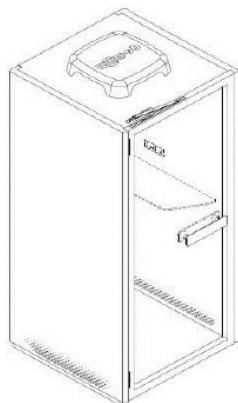

S POD 2.0 SINGLE PERSON POD

Make meetings easy with Europlan Refresh Pods. Our clever, minimal footprint office pods offer privacy and comfort for video calls, one on one or team meetings. Our pods provide quiet spaces and assist with acoustic management throughout a workspace.

Product Specifications

Material	1.2mm ELECTRO GALVANISE
DIMENSION :	
External	1000mm(W) x 1000mm(D) x 2280mm(H)
Internal	850mm(W) x 800mm(D) x 2030mm(H)
External Finishing	EPOXY POWDER COATING
Internal Finishing	POLYESTER FIBER ACOUSTIC FELT
Floor Finishing	FIBER NYLON CARPET (BLACK)
Glass Door	ALUMINIUM FRAME WITH TEMPERED GLASS
Door Closer	YES
Table	MELAMINE CHIPBOARD WITH BLACK EDGING (710mm x 320mm X 25mm)
Power Socket	2 x UNIVERSAL SOCKET (110/240Vac)
USB Charger	1 x TYPE A OUTLET (110/240Vac)
USB C Charger	1 x TYPE C OUTLET (110/240Vac)
Cat 6 Outlet	1No x CAT6
Ventilation Fan	6 X 12VDC CROSS FLOW FAN
Sensor (5MIN -12V DC)	YES
Lighting LED 4000K	1NO (11W)
Dimmer	YES
Total Air Supply	131 m3/HOUR
Air Exchange Per Hour	81 ACH
Air Purified System	1 SET PRE FILTER
Heavy Duty Castor	4
Adjustable Footcap	4
Power Consumption (A)	0.18
Power Cord from POD	YES
3 Metre (right Side)	
Net Weight (kg)	278
Packing Weight (kg)	367
Wooden Crate Size (M3)	1138W X 2278D X 863H (2.24M3)
Sofa Packing Weight (kg)	NIL
Sofa Packing Size (M3)	NIL
Furniture	NIL