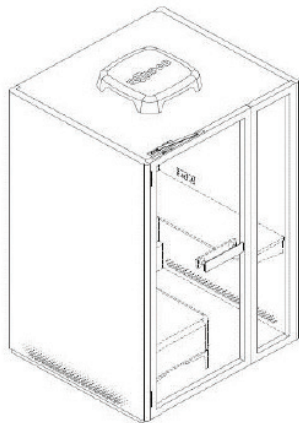

W POD 2.0 WORKING POD

Make meetings easy with Europlan Refresh Pods. Our clever, minimal footprint office pods offer privacy and comfort for video calls, one on one or team meetings. Our pods provide quiet spaces and assist with acoustic management throughout a workspace.

Product Specifications

Material	1.2mm ELECTRO GALVANISE
DIMENSION :	
External	1400mm(W)x 1250mm(D)x 2280mm(H)
Internal	1250mm(W)x 1050mm(D)x 2030mm(H)
External Finishing	EPOXY POWDER COATING
Internal Finishing	POLYESTER FIBER ACOUSTIC FELT
Floor Finishing	FIBER NYLON CARPET (BLACK)
Glass Door	ALUMINIUM FRAME WITH TEMPERED GLASS
Door Closer	YES
Table	MELAMINE CHIPBOARD WITH BLACK EDGING (1040mmx400mm X25mm) - SLIDING TABLE
Power Socket	2 x UNIVERSAL SOCKET (110/240Vac)
USB Charger	1 x TYPE A OUTLET (110/240Vac)
USB C Charger	1 x TYPE C OUTLET (110/240Vac)
Cat 6 Outlet	1No x CAT6
Ventilation Fan	6 X 12VDC CROSS FLOW FAN
Sensor (5MIN -12V DC)	YES
Lighting LED 4000K	1NO (11W)
Dimmer	YES
Total Air Supply	131 m ³ /HOUR
Air Exchange Per Hour	37 ACH
Air Purified System	1 SET PRE FILTER
Heavy Duty Castor	4
Adjustable Footcap	4
Power Consumption (A)	0.18
Power Cord from POD	YES
3 Metre (right Side)	
Net Weight (kg)	405
Packing Weight (kg)	554
Wooden Crate Size (M3)	1348W X 2278D X 1478H (4.54M3)
Sofa Packing Weight (kg)	17
Sofa Packing Size (M3)	1030W X 630D X 420H (0.35M3)
Furniture	SOFA