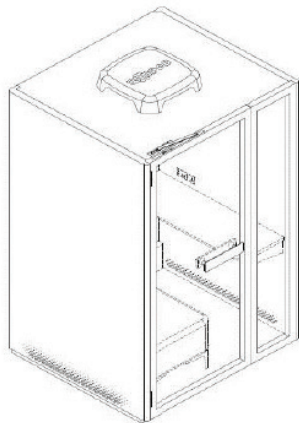

W POD 3.0 WORKING POD

Make meetings easy with Europlan Refresh Pods. Our clever, minimal footprint office pods offer privacy and comfort for video calls, one on one or team meetings. Our pods provide quiet spaces and assist with acoustic management throughout a workspace.

Product Specifications

Material	1.2mm ELECTRO GALVANISE
DIMENSION :	
External	1400mm(W)x 1250mm(D)x 2280mm(H)
Internal	1250mm(W)x 1050mm(D)x 2030mm(H)
External Finishing	EPOXY POWDER COATING
Internal Finishing	POLYESTER FIBER ACOUSTIC FELT
Floor Finishing	FIBER NYLON CARPET (BLACK)
Glass Door	ALUMINIUM FRAME WITH TEMPERED GLASS
Door Closer	YES
Table	MELAMINE CHIPBOARD WITH BLACK EDGING (1040mmx400mm X25mm) - SLIDING TABLE
Power Socket	2 x UNIVERSAL SOCKET (110/240Vac)
USB Charger	1 x TYPE A OUTLET (110/240Vac)
USB C Charger	1 x TYPE C OUTLET (110/240Vac)
Cat 6 Outlet	1No x CAT6
Ventilation Fan	6 X 12VDC CROSS FLOW FAN
Sensor (5MIN -12V DC)	YES
Lighting LED 4000K	1NO (11W)
Dimmer	YES
Total Air Supply	131 m ³ /HOUR
Air Exchange Per Hour	37 ACH
Air Purified System	1 SET PRE FILTER
Heavy Duty Castor	4
Adjustable Footcap	4
Power Consumption (A)	0.18
Power Cord from POD	YES
3 Metre (right Side)	
Net Weight (kg)	405
Packing Weight (kg)	554
Wooden Crate Size (M3)	1348W X 2278D X 1478H (4.54M3)
Sofa Packing Weight (kg)	17
Sofa Packing Size (M3)	1030W X 630D X 420H (0.35M3)
Furniture	SOFA