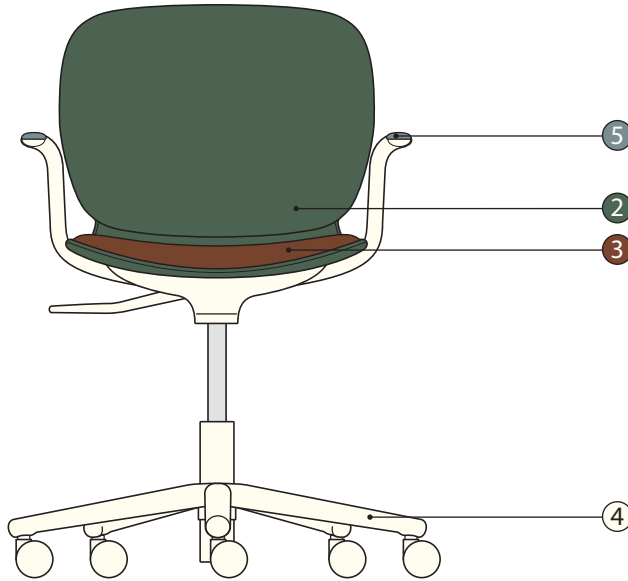

Textured Shell
• Available in 9 colors
• With or without upholstery

Arms
• Available with or without arms
• Enables a variety of workstyles

Casters or Glides
• Option available on 4-leg chair
• Provides choice in stationary or mobile activity

Maari Specification Steps

Maari Chair | 5-Star Base

To Order, Specify:

- ① **Product number, including:**
 - Seat Surface:
Leather, Fabric, Faux Leather or Polymer
 - Caster Option:
Hard or Soft Casters
- ② **Shell Color**
(required for upholstered and non-upholstered)
- ③ **Seat Upholstery and Color**
(if applicable)
- ④ **Base Trim Color**
4- and 5- star bases only available in Smooth Plaster and Black
- ⑤ **Trim Color for Arm Caps**