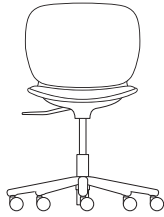

Maari | 4-Leg Stool

To Order, Specify:

- 1 **Product number, including:**
 - Seat Surface:
Leather, Fabric, Faux Leather or Polymer
 - Glide Option:
Plastic Glides or Felt Glides
- 2 **Shell Color**
(required for upholstered and non-upholstered)
- 3 **Seat Upholstery and Color**
(if applicable)
- 4 **Base Trim Color**
- 5 **Trim Color for Arm Caps**

Maari Statement of Line

One chair, many spaces. One Shell, many bases. Maari offers numerous functional combinations in one chair line to specify in almost any setting. The statement of line is rooted in a one-piece, textured, molded shell that is the same for all chairs for simplicity of specification. Choose any base with the same shell.

5-Star Base with Arms

SH: 16"-21"
H: 32"
D: 28.5"
W: 28.5"
SW: 18.5"
SD: 16.75"
AH: 8.5"

5-Star Base without Arms

SH: 16"-21"
H: 32"
D: 28.5"
W: 28.5"
SW: 18.5"
SD: 16.75"

4-Star Base with Arms

SH: 18"
H: 34"
D: 25.5"
W: 25.5"
SW: 18.5"
SD: 16.75"
AH: 8.5"