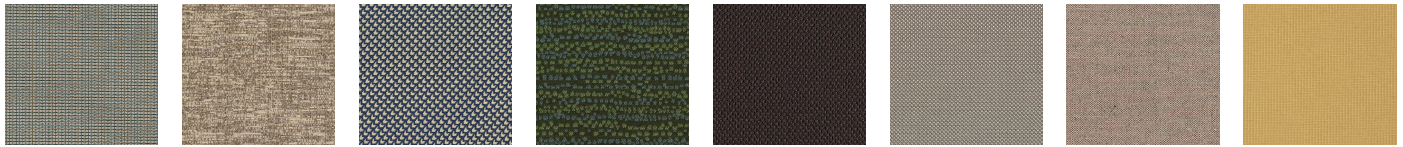

Shell Colors

Balsam Black Coffee Indigo Gray Tone Rusty Red Smooth Plaster Water

Wren

Trim Colors

Black Chrome Gray Tone Metallic Silver Rusty Red Smooth Plaster

Wood Leg Finishes

Ink on Oak Clear on White Oak Clear On Walnut

Upholstery

GRADE A

Blanket Beach <i>16 colors available</i>	Horizon Birdseye <i>8 colors available</i>	Morse Blip <i>13 colors available</i>	Pixel Byte <i>16 colors available</i>	Plains Leather Brown <i>5 colors available</i>	Tellure Spring <i>22 colors available</i>	Twist Sidewinder <i>12 colors available</i>	Wellington Sage <i>30 colors available</i>
---	---	--	--	---	--	--	---

GRADE B

Align Array <i>11 colors available</i>	Barque* Birch <i>8 colors available</i>	Diagonale Across <i>16 colors available</i>	Dottie* Morse <i>10 colors available</i>	Element Earth <i>16 colors available</i>	English Tweed Bisquit <i>14 colors available</i>	Floyd <i>16 colors available</i>	Gauge Weather <i>13 colors available</i>
---	--	--	---	---	---	--	---