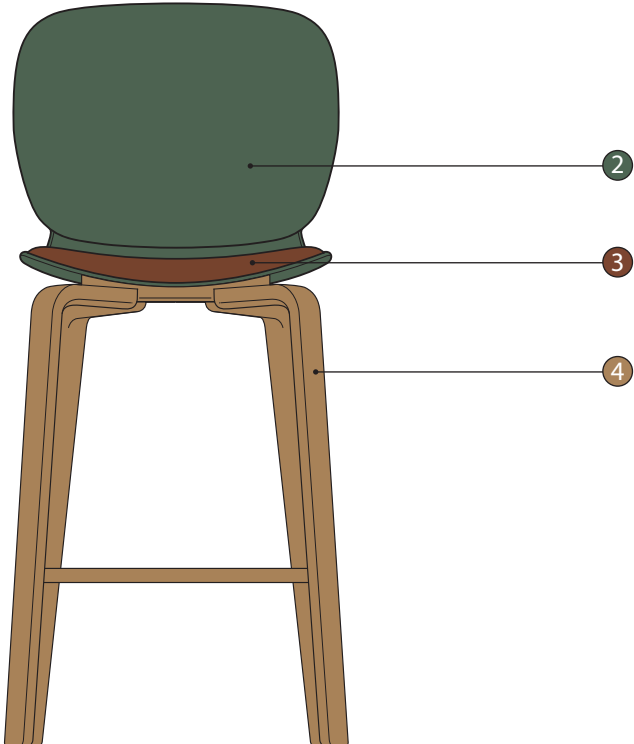

Maari Stool | Wood Leg

To Order, Specify:

- 1 **Product number, including:**
  - Seat Surface:
    Leather, Fabric, Faux Leather or Polymer
  - Glide Option:
    Plastic or Felt Glides
- 2 **Shell Color**
  (required for upholstered and non-upholstered)
- 3 **Seat Upholstery and Color**
  (if applicable)
- 4 **Wood Finish**