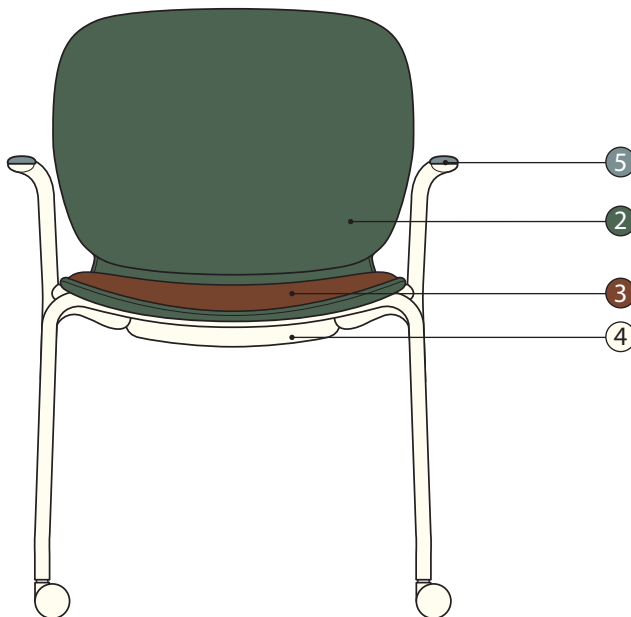

Maari Stool | Sled Base

To Order, Specify:

- ① **Product number, including:**
Seat Surface:
Leather, Fabric, Faux Leather or Polymer
Glide Option:
Plastic or Felt Glides
- ② **Shell Color**
(required for upholstered and non-upholstered)
- ③ **Seat Upholstery and Color**
(if applicable)
- ④ **Base Trim Color**

Maari Specification Steps

Maari Stool | 4-Leg Glides

To Order, Specify:

- ① **Product number, including:**
 - Seat Surface:
Leather, Fabric, Faux Leather or Polymer
 - Glide Option:
Plastic or Felt Glides
- ② **Shell Color**
(required for upholstered and non-upholstered)
- ③ **Seat Upholstery and Color**
(if applicable)
- ④ **Base Trim Color**

Maari Chair | 4-Leg Casters

To Order, Specify:

- ① **Product number, including:**
 - Seat Surface:
Leather, Fabric, Faux Leather or Polymer
 - Glide Option:
Plastic or Felt Glides
 - Caster Option:
Hard Casters, Soft Casters or Two-Tone Casters
- ② **Shell Color**
(required for upholstered and non-upholstered)
- ③ **Seat Upholstery and Color**
(if applicable)
- ④ **Base Trim Color**
- ⑤ **Trim Color for Arm Caps**