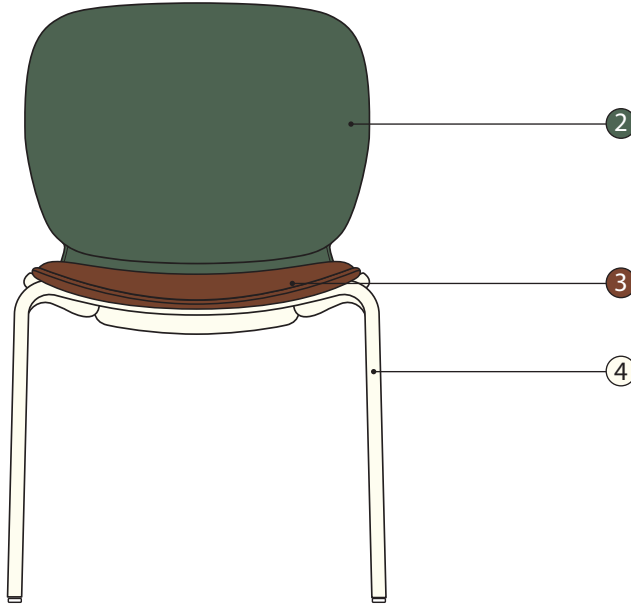

Maari Specification Steps

Maari Chair | Sled Base

To Order, Specify:

- ① **Product number, including:**
Seat Surface:
Leather, Fabric, Faux Leather or Polymer
Glide Option:
Plastic or Felt Glides
- ② **Shell Color**
(required for upholstered and non-upholstered)
- ③ **Seat Upholstery and Color**
(if applicable)
- ④ **Base Trim Color**
Base available painted or chrome.
- ⑤ **Trim Color for Arm Caps**

Maari Stool | Sled Base

To Order, Specify:

- ① **Product number, including:**
Seat Surface:
Leather, Fabric, Faux Leather or Polymer
Glide Option:
Plastic or Felt Glides
- ② **Shell Color**
(required for upholstered and non-upholstered)
- ③ **Seat Upholstery and Color**
(if applicable)
- ④ **Base Trim Color**

Maari Specification Steps

Maari Stool | 4-Leg Glides

To Order, Specify:

- ① **Product number, including:**
 - Seat Surface:
Leather, Fabric, Faux Leather or Polymer
 - Glide Option:
Plastic or Felt Glides
- ② **Shell Color**
(required for upholstered and non-upholstered)
- ③ **Seat Upholstery and Color**
(if applicable)
- ④ **Base Trim Color**