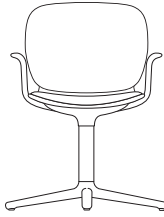

Maari | 4-Leg Stool

To Order, Specify:

- 1 **Product number, including:**
 - Seat Surface:
Leather, Fabric, Faux Leather or Polymer
 - Glide Option:
Plastic Glides or Felt Glides
- 2 **Shell Color**
(required for upholstered and non-upholstered)
- 3 **Seat Upholstery and Color**
(if applicable)
- 4 **Base Trim Color**
- 5 **Trim Color for Arm Caps**

Maari Statement of Line

One chair, many spaces. One Shell, many bases. Maari offers numerous functional combinations in one chair line to specify in almost any setting. The statement of line is rooted in a one-piece, textured, molded shell that is the same for all chairs for simplicity of specification. Choose any base with the same shell.

5-Star Base with Arms

SH: 16"-21"
H: 32"
D: 28.5"
W: 28.5"
SW: 18.5"
SD: 16.75"
AH: 8.5"

5-Star Base without Arms

SH: 16"-21"
H: 32"
D: 28.5"
W: 28.5"
SW: 18.5"
SD: 16.75"

4-Star Base with Arms

SH: 18"
H: 34"
D: 25.5"
W: 25.5"
SW: 18.5"
SD: 16.75"
AH: 8.5"

4-Star Base without Arms

SH: 18"
H: 34"
D: 25.5"
W: 25.5"
SW: 18.5"
SD: 16.75"

Wood Leg

SH: 18"
H: 34"
D: 21.5"
W: 19.5"
SW: 18.5"
SD: 16.75"

Wood Leg Counter- and Bar-Height Stool

Bar Height
SH: 30"
H: 45.5"
Counter Height:
SH: 26"
H: 41.5"
D: 23"
W: 23"
SW: 18.5"
SD: 16.75"