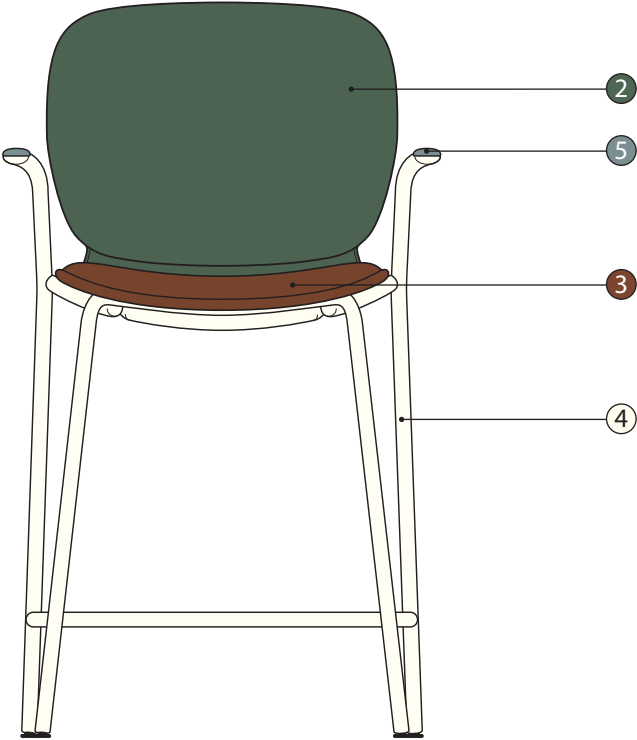

Maari Specification Steps

Maari | 4-Leg Stool

To Order, Specify:

- 1 **Product number, including:**
  - Seat Surface:
    Leather, Fabric, Faux Leather or Polymer
  - Glide Option:
    Plastic Glides or Felt Glides
- 2 **Shell Color**
  (required for upholstered and non-upholstered)
- 3 **Seat Upholstery and Color**
  (if applicable)
- 4 **Base Trim Color**
- 5 **Trim Color for Arm Caps**