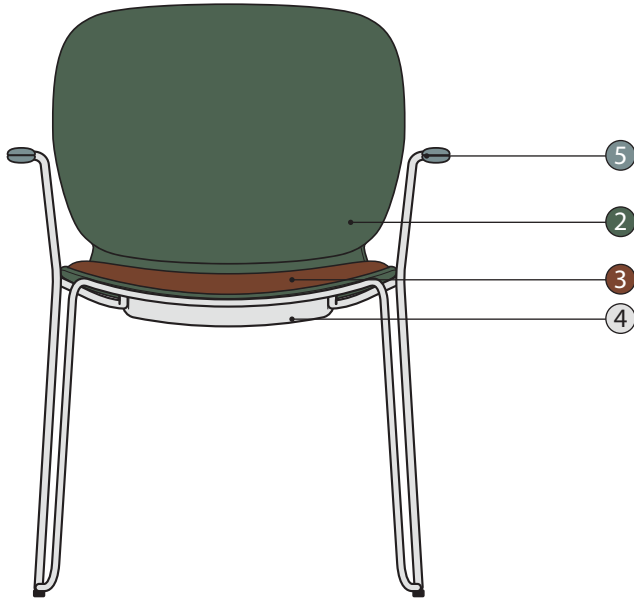

Maari Specification Steps

Maari Chair | Wood Leg

To Order, Specify:

- 1 **Product number, including:**
 - Seat Surface:
Leather, Fabric, Faux Leather or Polymer
 - Glide Option:
Plastic or Felt glides
- 2 **Shell Color**
(required for upholstered and non-upholstered)
- 3 **Seat Upholstery and Color**
(if applicable)
- 4 **Wood Finish**

Maari Stool | Wood Leg

To Order, Specify:

- 1 **Product number, including:**
 - Seat Surface:
Leather, Fabric, Faux Leather or Polymer
 - Glide Option:
Plastic or Felt Glides
- 2 **Shell Color**
(required for upholstered and non-upholstered)
- 3 **Seat Upholstery and Color**
(if applicable)
- 4 **Wood Finish**

Maari Specification Steps

Maari Chair | Sled Base

To Order, Specify:

- ① **Product number, including:**
Seat Surface:
Leather, Fabric, Faux Leather or Polymer
Glide Option:
Plastic or Felt Glides
- ② **Shell Color**
(required for upholstered and non-upholstered)
- ③ **Seat Upholstery and Color**
(if applicable)
- ④ **Base Trim Color**
Base available painted or chrome.
- ⑤ **Trim Color for Arm Caps**

Maari Stool | Sled Base

To Order, Specify:

- ① **Product number, including:**
Seat Surface:
Leather, Fabric, Faux Leather or Polymer
Glide Option:
Plastic or Felt Glides
- ② **Shell Color**
(required for upholstered and non-upholstered)
- ③ **Seat Upholstery and Color**
(if applicable)
- ④ **Base Trim Color**