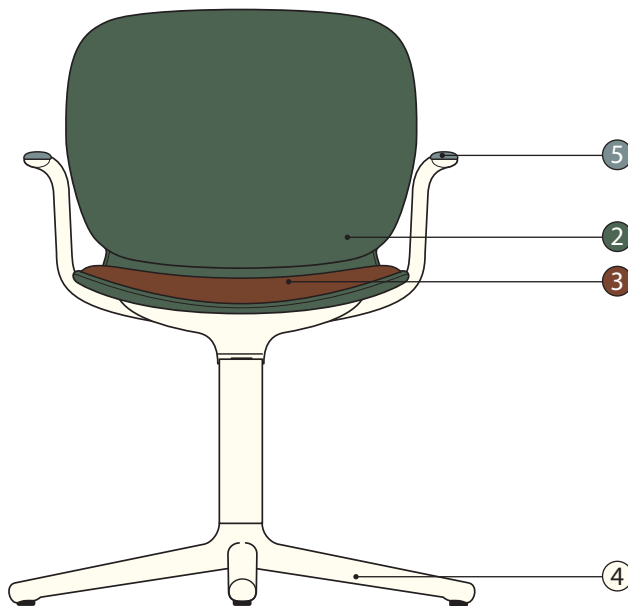

Maari Chair | 4-Star Base

To Order, Specify:

- ① **Product number, including:**
  - Seat Surface:
    Leather, Fabric, Faux Leather or Polymer
  - Glide Option:
    Plastic or Felt Glides
- ② **Shell Color**
  (required for upholstered and non-upholstered)
- ③ **Seat Upholstery and Color**
  (if applicable)
- ④ **Base Trim Color**
  4- and 5- star bases only available in Smooth Plaster and Black
- ⑤ **Trim Color for Arm Caps**