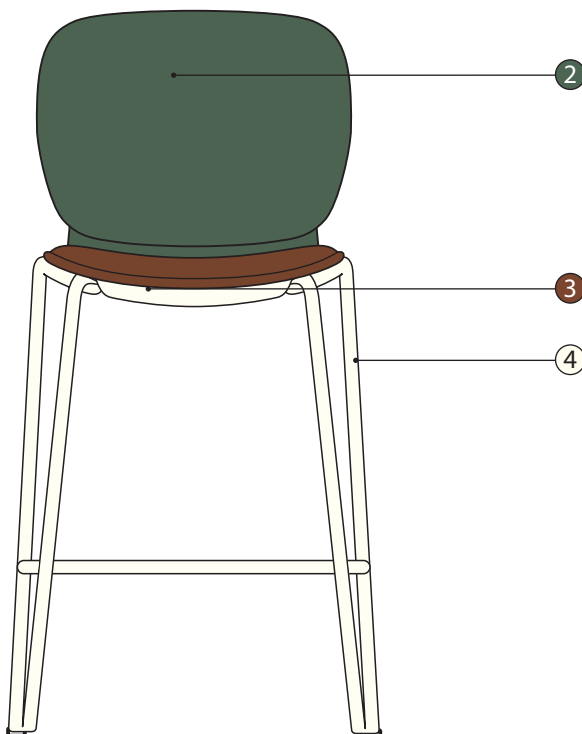

Maari Specification Steps

Maari Chair | Sled Base

To Order, Specify:

- ① **Product number, including:**
Seat Surface:
Leather, Fabric, Faux Leather or Polymer
Glide Option:
Plastic or Felt Glides
- ② **Shell Color**
(required for upholstered and non-upholstered)
- ③ **Seat Upholstery and Color**
(if applicable)
- ④ **Base Trim Color**
Base available painted or chrome.
- ⑤ **Trim Color for Arm Caps**

Maari Stool | Sled Base

To Order, Specify:

- ① **Product number, including:**
Seat Surface:
Leather, Fabric, Faux Leather or Polymer
Glide Option:
Plastic or Felt Glides
- ② **Shell Color**
(required for upholstered and non-upholstered)
- ③ **Seat Upholstery and Color**
(if applicable)
- ④ **Base Trim Color**