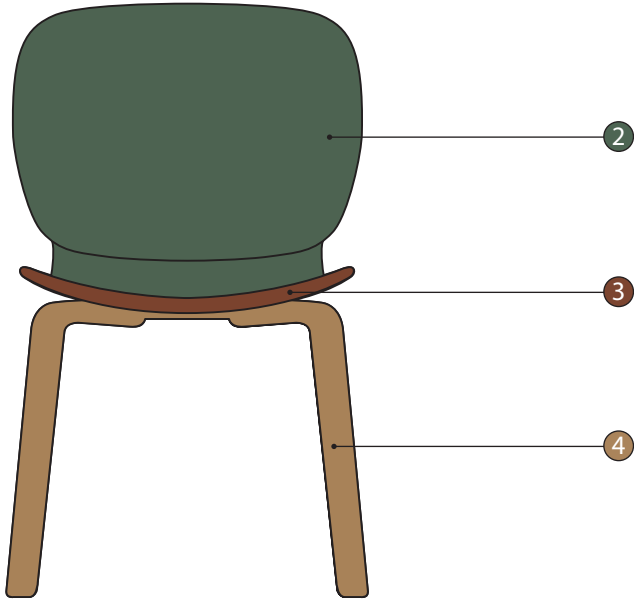

Maari Specification Steps

Maari Chair | Wood Leg

To Order, Specify:

- 1 **Product number, including:**
  - Seat Surface:
    Leather, Fabric, Faux Leather or Polymer
  - Glide Option:
    Plastic or Felt glides
- 2 **Shell Color**
  (required for upholstered and non-upholstered)
- 3 **Seat Upholstery and Color**
  (if applicable)
- 4 **Wood Finish**