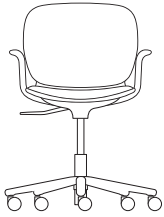

Maari | 4-Leg Stool

To Order, Specify:

- 1 **Product number, including:**
 - Seat Surface:
Leather, Fabric, Faux Leather or Polymer
 - Glide Option:
Plastic Glides or Felt Glides
- 2 **Shell Color**
(required for upholstered and non-upholstered)
- 3 **Seat Upholstery and Color**
(if applicable)
- 4 **Base Trim Color**
- 5 **Trim Color for Arm Caps**

Maari Statement of Line

One chair, many spaces. One Shell, many bases. Maari offers numerous functional combinations in one chair line to specify in almost any setting. The statement of line is rooted in a one-piece, textured, molded shell that is the same for all chairs for simplicity of specification. Choose any base with the same shell.