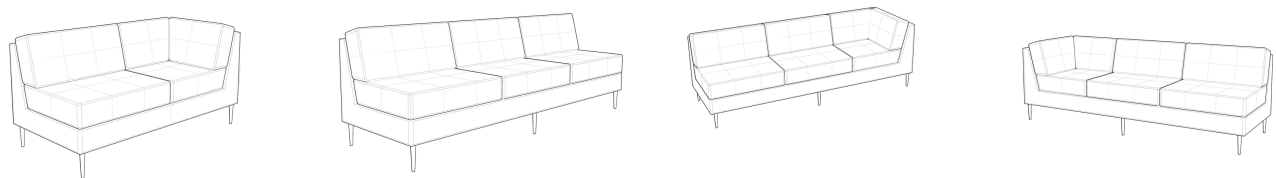

europlan INSPIRING
WORKSPACES

0800 43 45 46

hello@europlan.nz

www.europlan.nz

MONSOON MODULAR PRODUCT CARD

MONSOON MODULAR COLLECTION
LOW BACK

DIMENSIONS

- SEAT HEIGHT** 495MM
- BACK HEIGHT** 750MM
- SEAT DEPTH** 795MM
- SINGLE SEAT** 795MM W
- 2-SEATER** 1590MM W
- 3-SEATER** 2385MM W

OTTOMAN DIMENSIONS

- STANDARD** 495MM H X 795MM W X 795MM D
- LARGE** 495MM H X 1590MM W X 795MM D

MONSOON MODULAR COLLECTION
HIGH BACK

DIMENSIONS

- SEAT HEIGHT** 495MM
- BACK HEIGHT** 1300MM
- SEAT DEPTH** 795MM
- SINGLE SEAT** 795MM W
- 2-SEATER** 1590MM W
- 3-SEATER** 2385MM W