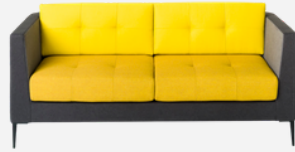

Monsoon by Europlan

Monsoon is a soft seating system designed to bring home comfort to where you work.

MONSOON SINGLE

MONSOON 2.5 SEATER

MONSOON 3.5 SEATER

High Back
1310H x 880W x 780D mm

High Back
1310H x 1840W x 780D mm

High Back
1310H x 2180W x 780D mm

Low Back
750H x 880W x 780D mm

Low Back
750H x 1840W x 780D mm

Low Back
750H x 2180W x 780D mm

Focusing on user experience and comfort, Monsoon is designed to create soft spaces in the office environment.

Monsoon caters to a variety of needs for both focus work and revitalisation, on your own or in a group setting. It provides visual privacy throughout a workspace with thoughtful detailing using soft shapes and an array of configurations.