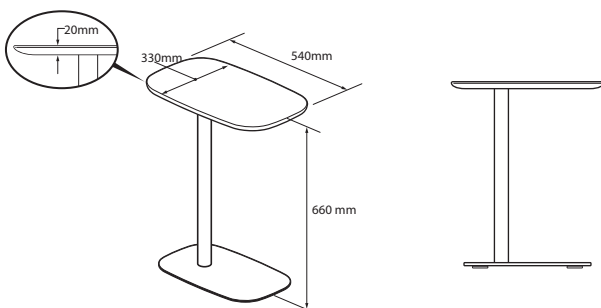

Statement of Line

Colors, Materials, Finishes

With its versatile form and variety of color and surface options, Pip brings a mix of personality and functionality to your space.

Top Surface Options

- Painted MDF in 12 standard Haworth paint colors
- Solid planked wood in White Oak or Walnut

Base Surface Options

- Painted trim available in all standard Haworth paint colors