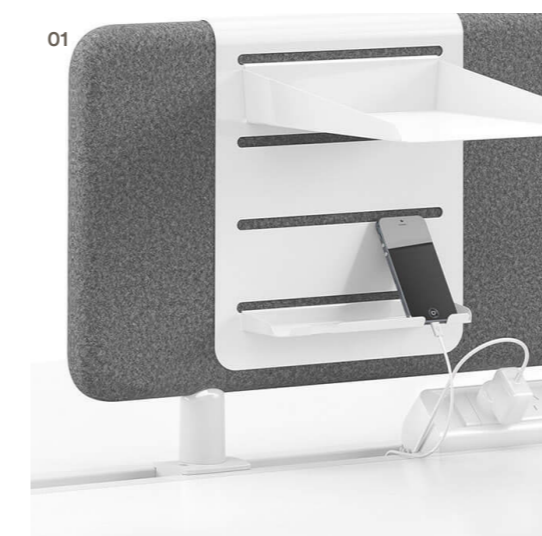

Moment

Moment

Moment is a workstation and table system designed to inspire a collaborative work environment.

The system has been thoughtfully designed to adapt to ongoing changes in workplace design with screens and accessories that can be easily interchanged or removed to create the desired work environment. Detail formed legs feature across the Moment product family to provide synergy throughout the office.

01 Workstation Screens
Our Workstation Screens can be fabric upholstered to suit customer needs. Screens are also available in Acoustic PET.

in our current season powdercoat colours listed. Custom colours are also available. Central Accessory Rail is available in white as standard.

Moment

Moment is a workstation and table system designed to inspire a collaborative work environment.

The system has been thoughtfully designed to adapt to ongoing changes in workplace design with screens and accessories that can be easily interchanged or removed to create the desired work environment. Detail formed legs feature across the Moment product family to provide synergy throughout the office.