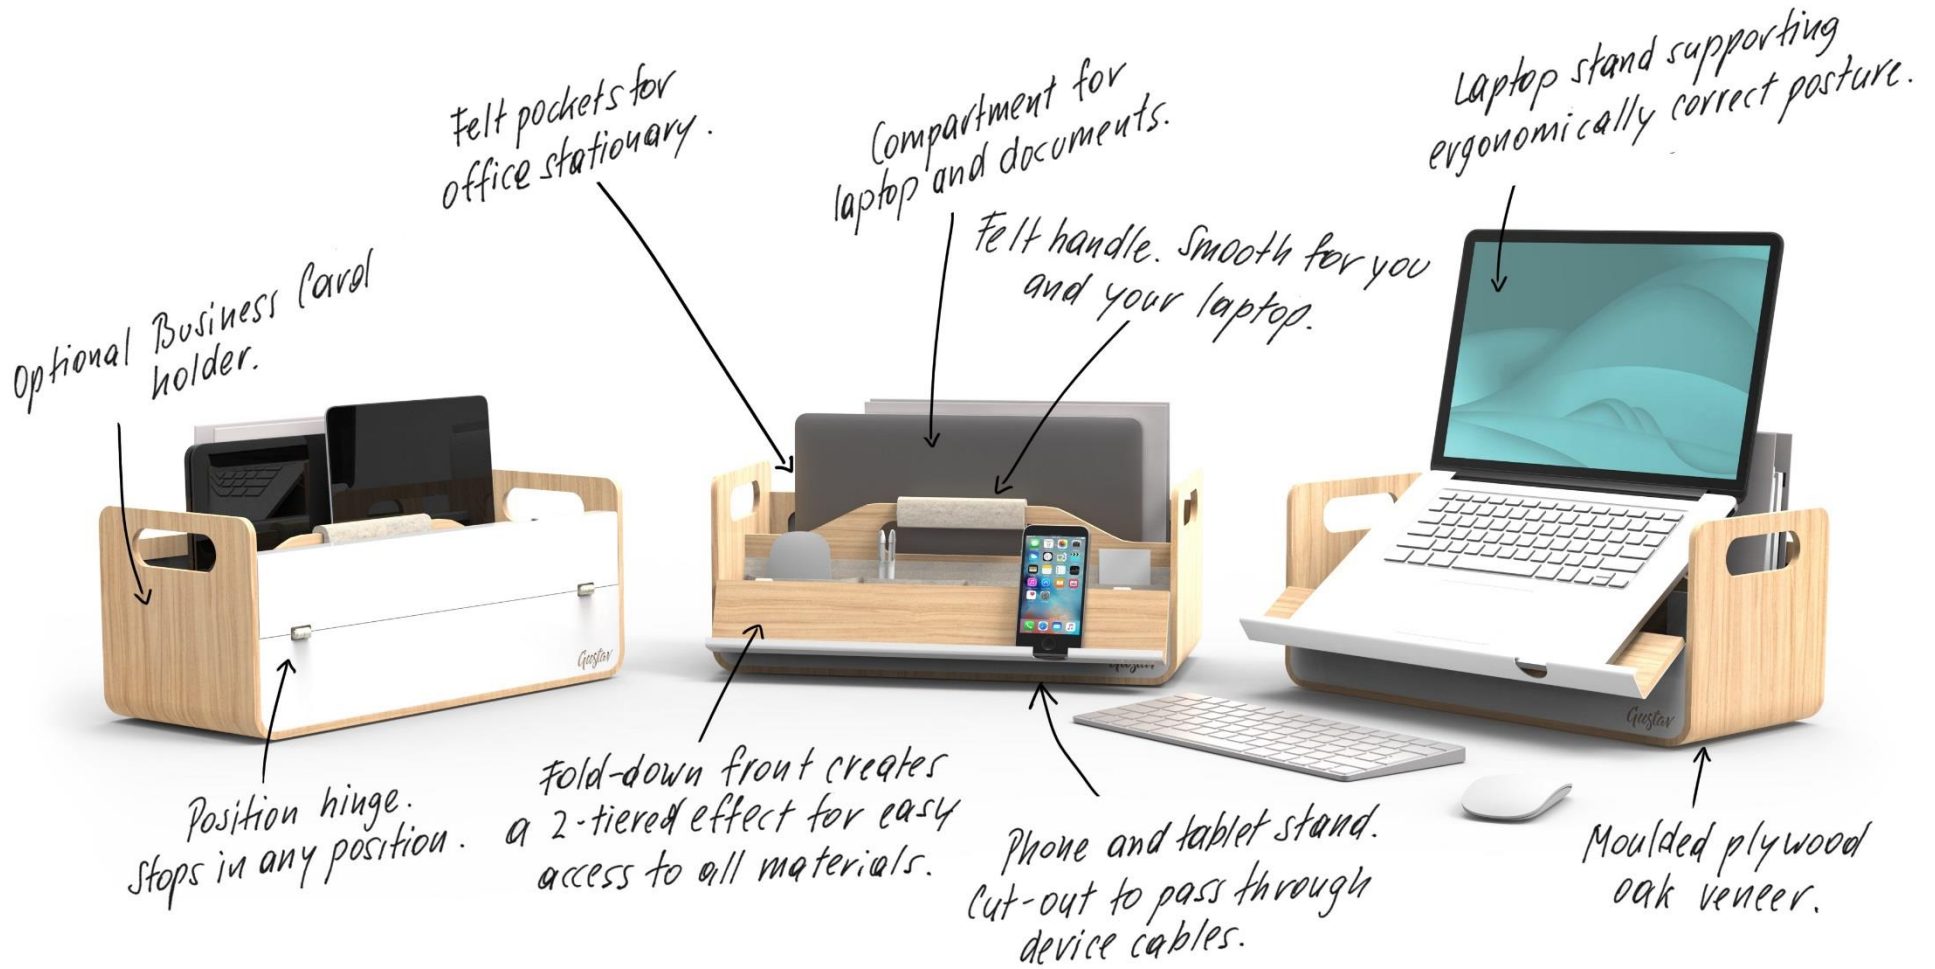

Enables an ergonomically correct posture in the office or at home

Designed for people in agile offices

Activity-based and co-working is the most significant change in workplace design. Many people no longer have a dedicated desk at work.

Gustav is there for you to store and move around all the stuff you need and love. The Activity Based Worker's new best friend.

Everything. Anytime. Anywhere.

Gustav occupies the space between your work locker and your personal bag. It is a semi-permanent hub; a place to store those essential work tools you don't take home but need when you are on the move around the office.

Gustav fits everything inside

Optional Business Card holder.

Felt pockets for office stationery.

Compartment for laptop and documents.

Felt handle. Smooth for you and your laptop.

Laptop stand supporting ergonomically correct posture.

Position hinge. Stops in any position.

Fold-down front creates a 2-tiered effect for easy access to all materials.

Phone and tablet stand. Cut-out to pass through device cables.

Moulded plywood oak veneer.