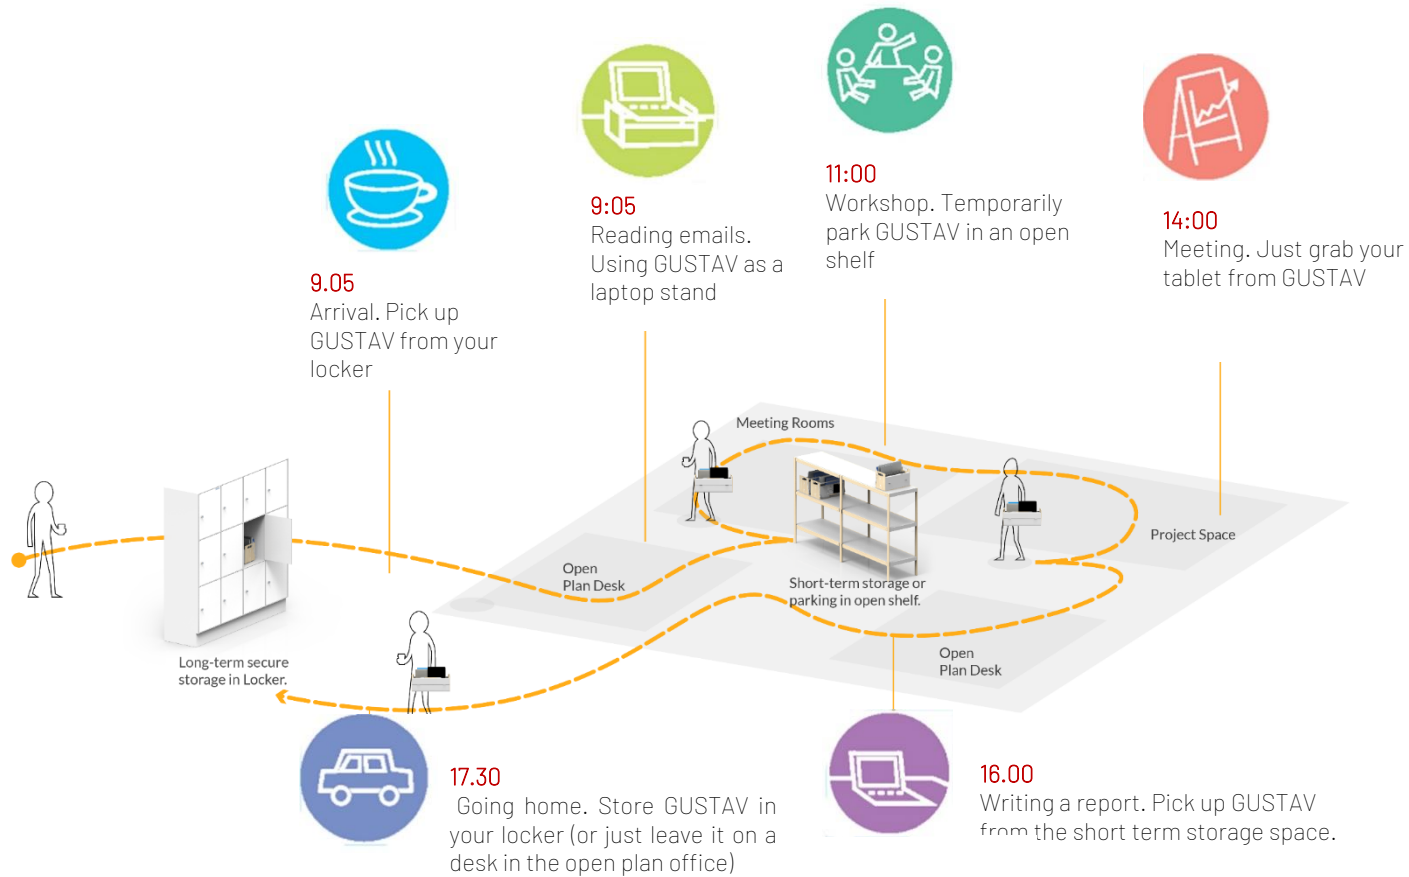

Enables an ergonomically correct posture in the office or at home

Designed for people in agile offices

Activity-based and co-working is the most significant change in workplace design. Many people no longer have a dedicated desk at work.

Gustav is there for you to store and move around all the stuff you need and love. The Activity Based Worker's new best friend.

Everything. Anytime. Anywhere.

Gustav occupies the space between your work locker and your personal bag. It is a semi-permanent hub; a place to store those essential work tools you don't take home but need when you are on the move around the office.

Gustav fits everything inside

Optional Business Card holder.

Felt pockets for office stationery.

Compartment for laptop and documents.

Felt handle. Smooth for you and your laptop.

Laptop stand supporting ergonomically correct posture.