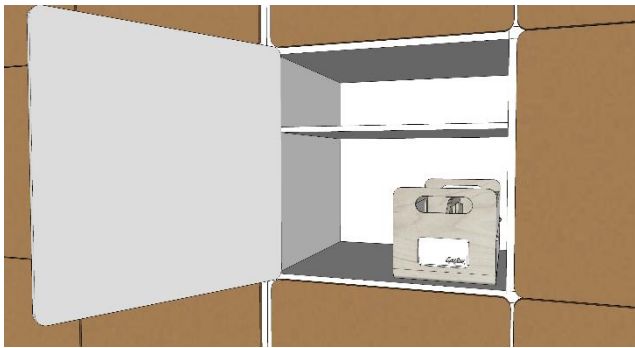

Parking & Saving Space

Classic Locker

Personal and secure

Gustav loves lockers. The minimum required internal locker dimensions are: (L) 410x(W) 180x(H) 250mm