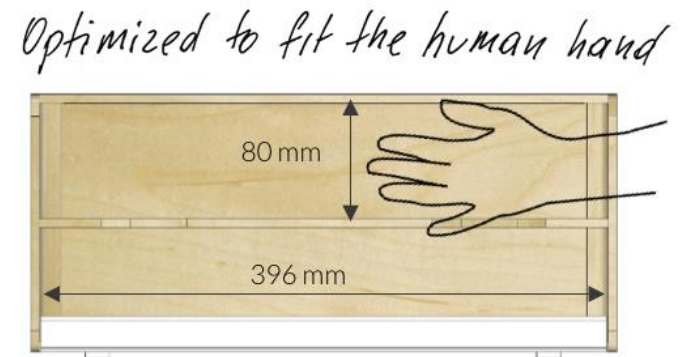

Handy. Compartments are easily accessible, designed around the size of the human hand.

As small as possible, but big enough to fit all essential tools and belongings. The product size is optimised so Gustav fits easily in a standard locker.

Ergonomic. Laptop stand for 13" and 15" laptops.

Front View

Side View

Top View

Gustav