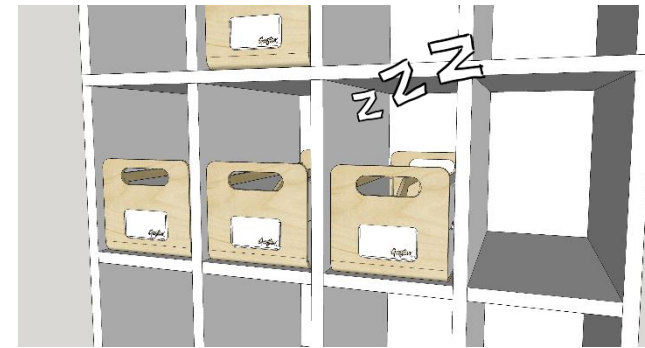

Casual Parking

Cost effective, shared and a space saver

A very cost and space efficient solution. Simply park Gustav, fast and easy.